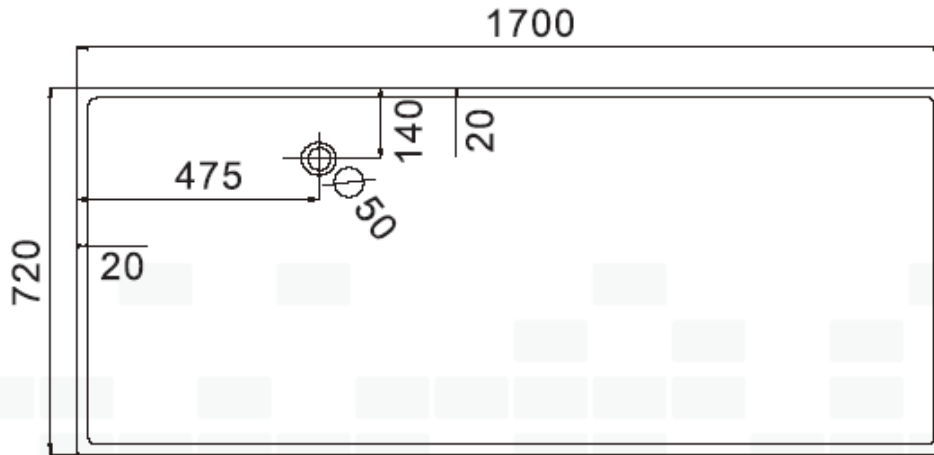

SOLIDSTAR PS-ID278922

SOLID SURFACE RECTANGULAR BATHTUB

SOLIDSTAR PS-ID 278922 67 "x 28 "x 22 " - 386 LBS

WHITE MATT.  
EDGE THICKNESS: 3/4"  
WATER CAPACITY: 76 GAL.  
W/ O/FLOW HOLE. POP-UP DRAINAGE  
W/ SOLID COVER & PIPE INCL.  
W/ ADJUSTABLE FEET