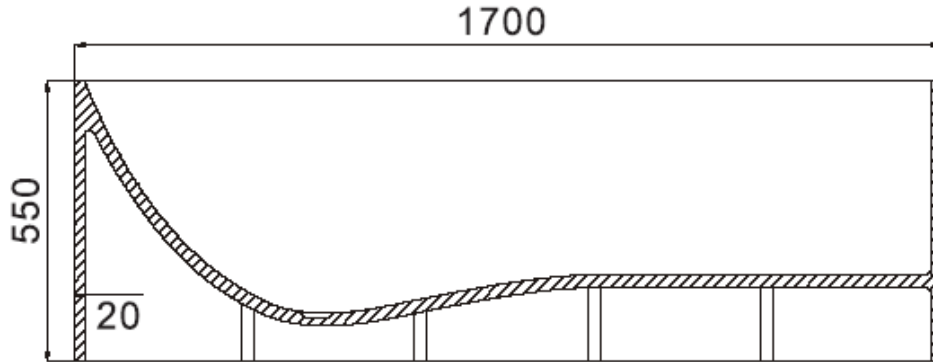

SOLIDSTAR PS-ID278922

SOLID SURFACE RECTANGULAR BATHTUB

SOLIDSTAR PS-ID 278922 67 "x 28 "x 22 " - 386 LBS

WHITE MATT.  
EDGE THICKNESS: 3/4"  
WATER CAPACITY: 76 GAL.  
W/ O/FLOW HOLE. POP-UP DRAINAGE  
W/ SOLID COVER & PIPE INCL.  
W/ ADJUSTABLE FEET